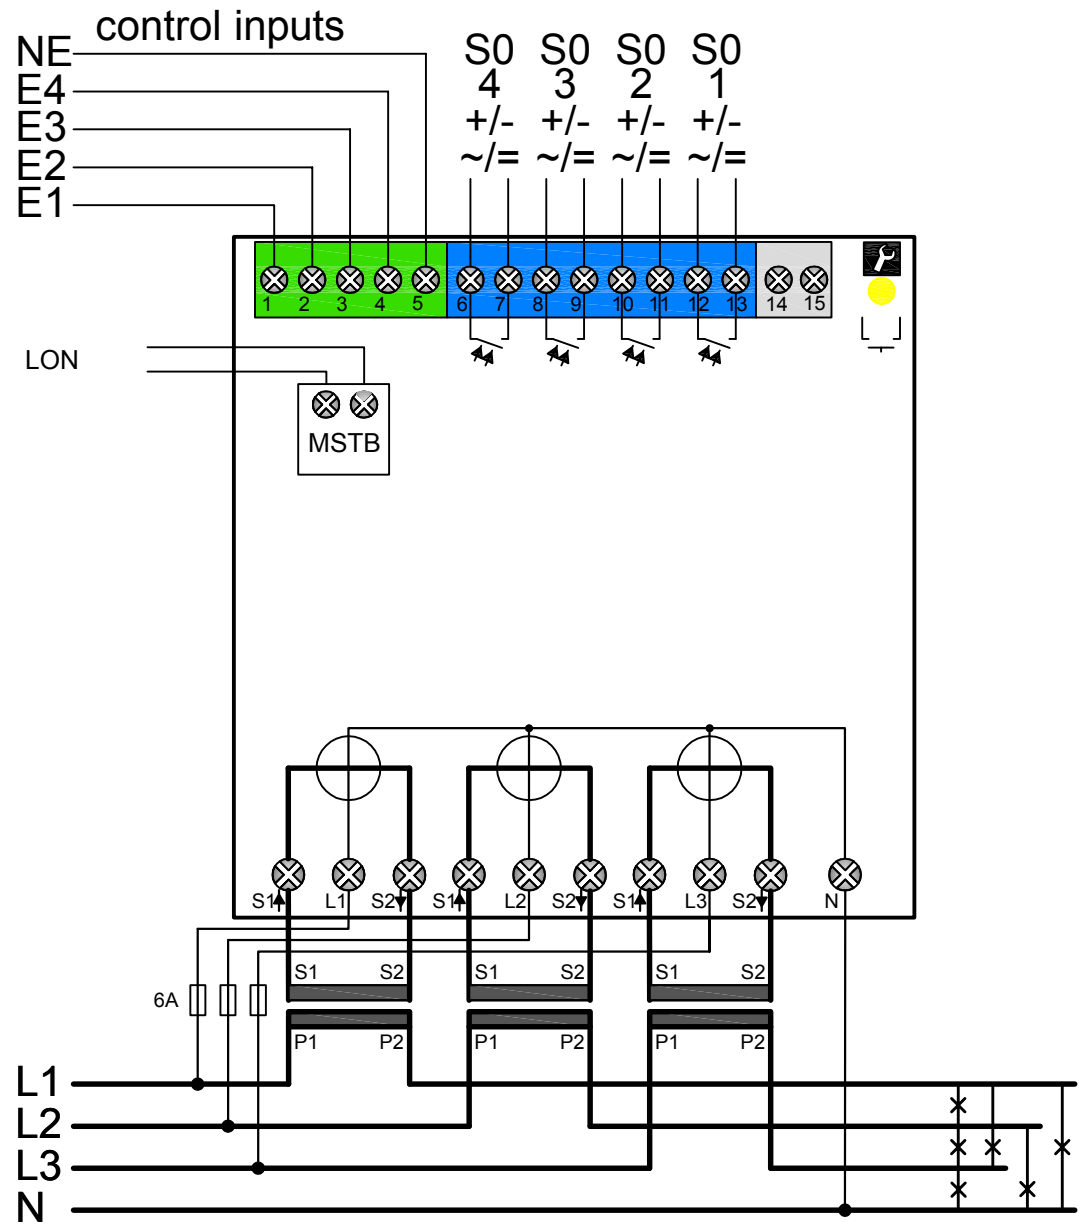

| | | | | | | |
|----------|----|--------------|--|---|--|--|
| Drawn | RS | Drawing - No | | System Profi Energiezähler 3/5 Modbus TCP | | |
| Approved | | 1122 | | | | |

| | | | |
|----------|----|--------------|-------------------------------------|
| Drawn | RS | Drawing - No | Systess Profi Energiezähler 3/5 KNX |
| Approved | | 1122 | |