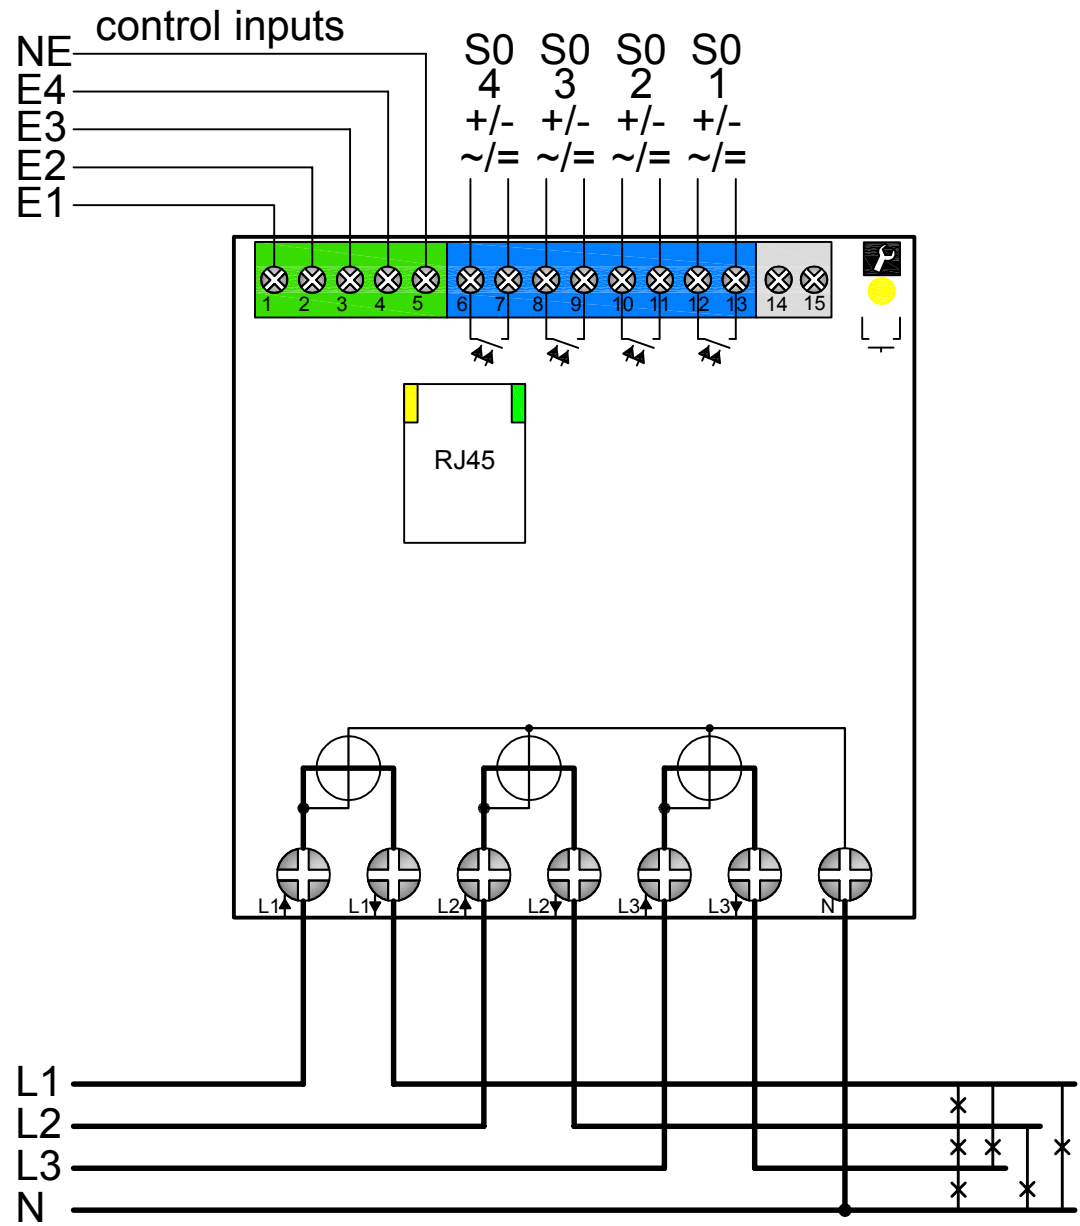

Drawn	RS	Drawing - No		System Profi Energiezähler 3/75 Modbus TCP		
Approved		1122