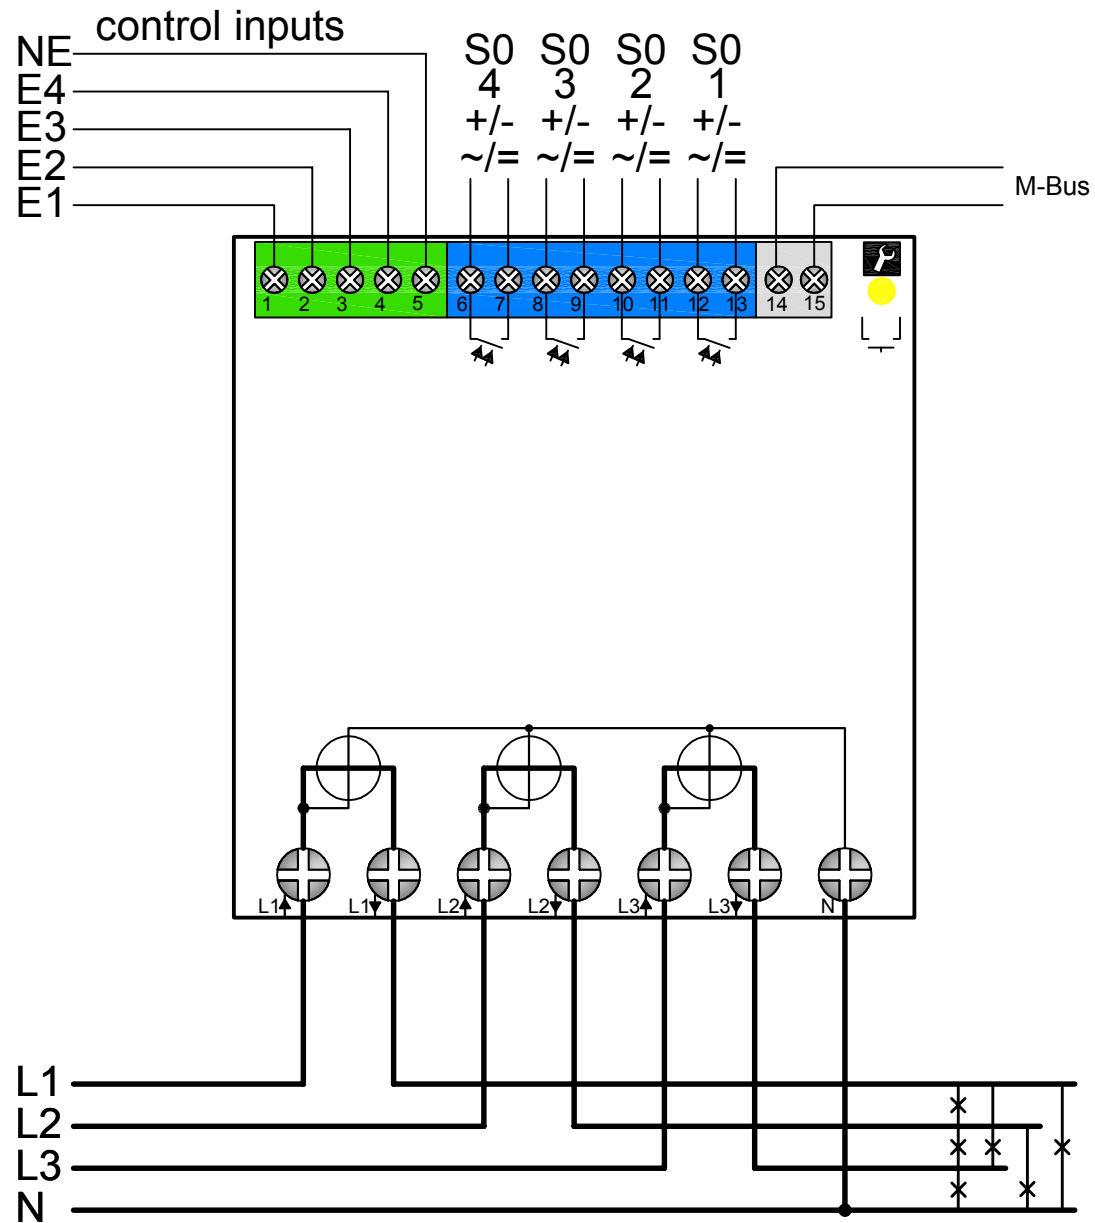

Drawn	RS	Drawing - No		System Profi Energiezähler 3/75 M-Bus		
Approved		1122