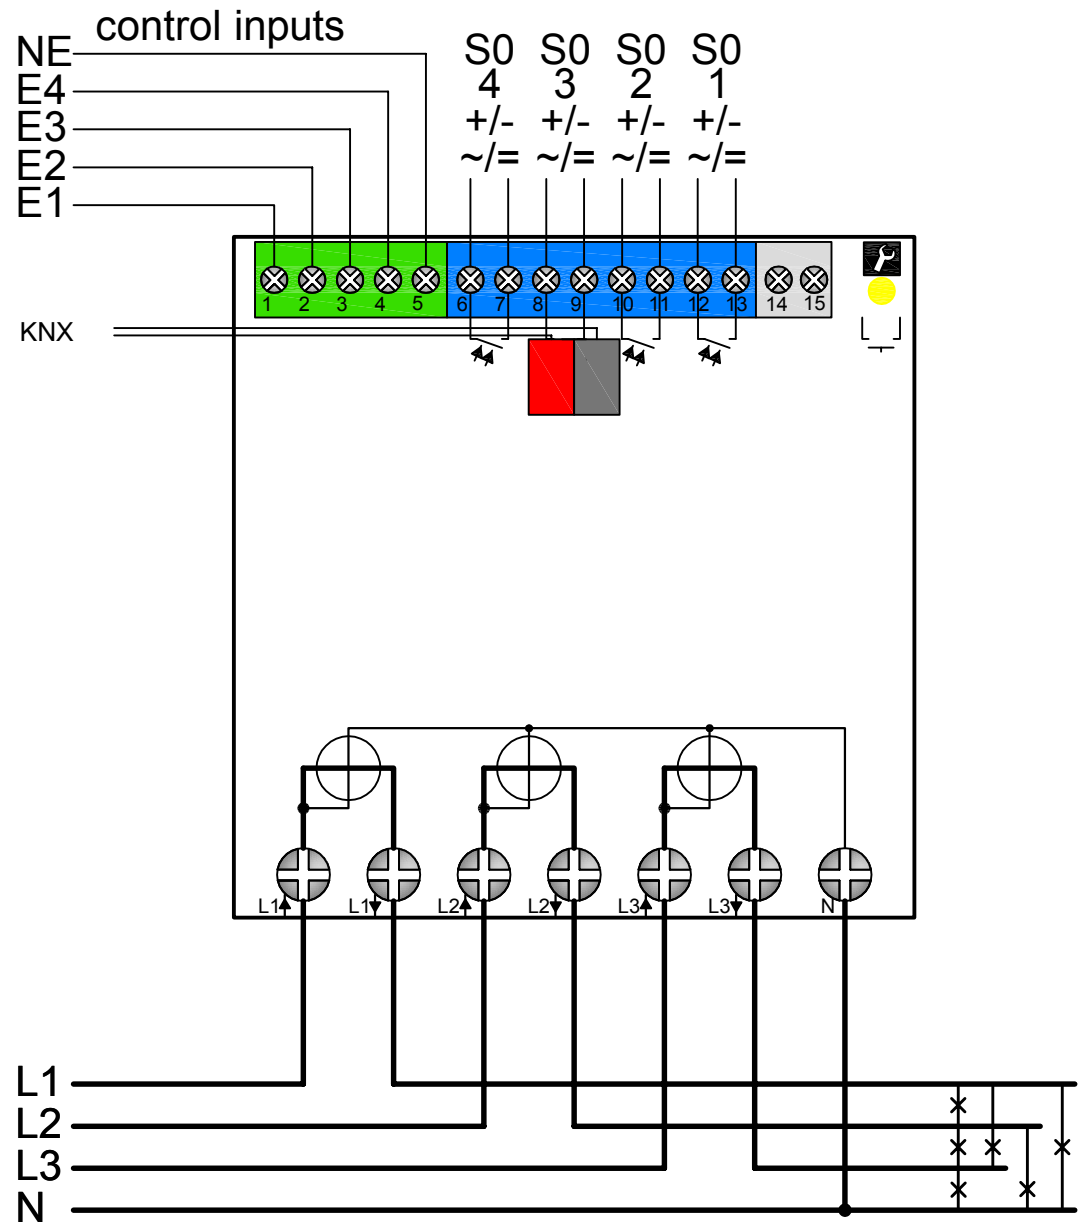

Drawn	RS	Drawing - No		System Profi Energiezähler 3/75 KNX		
Approved		1122