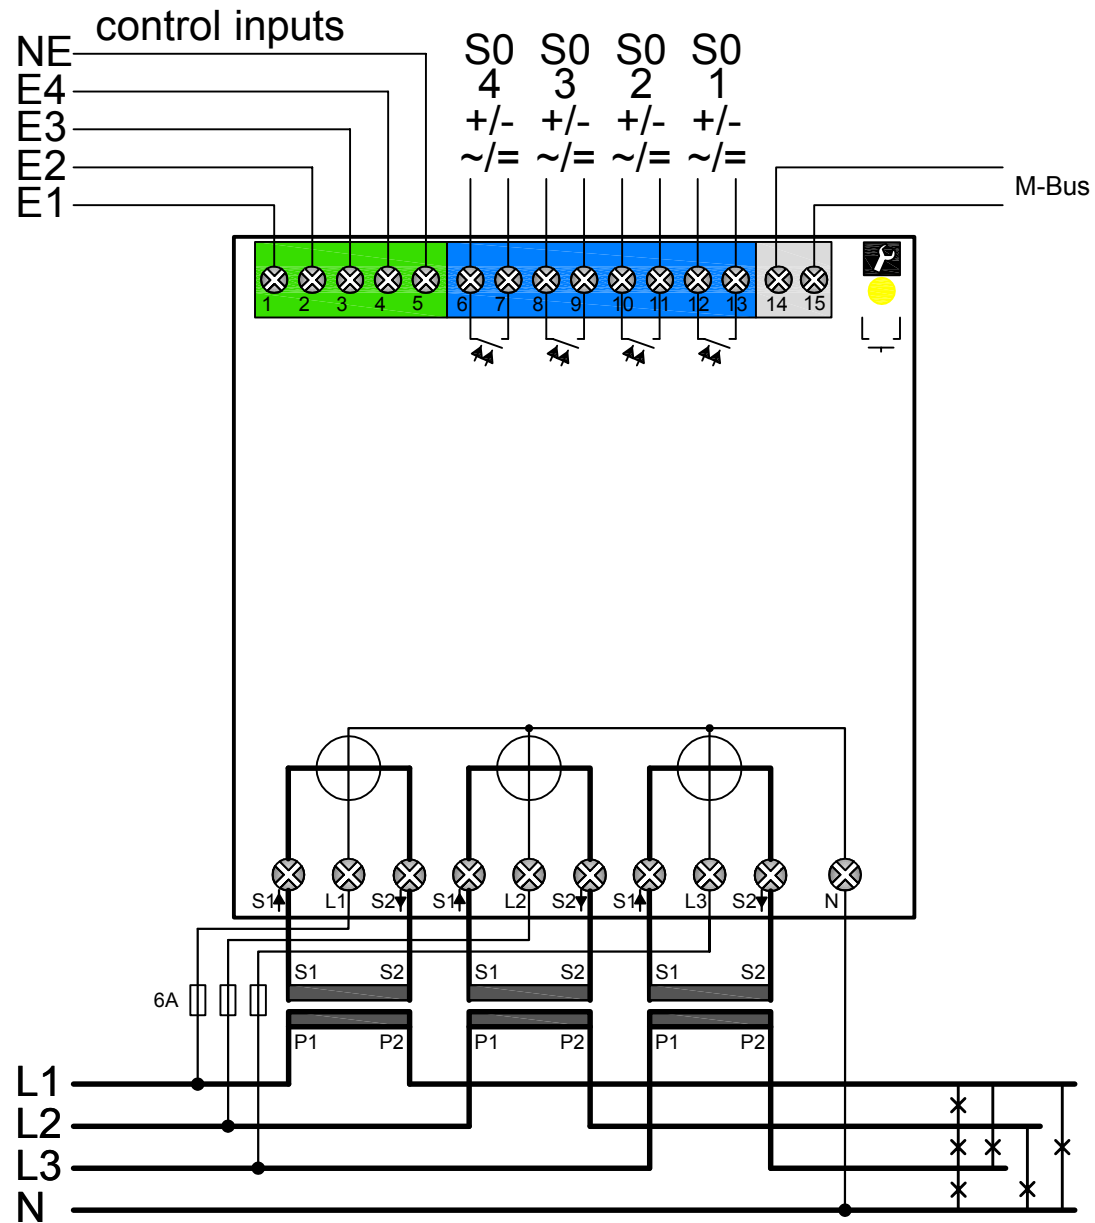

Drawn	RS	Drawing - No		Sysmess Profi Energiezähler 3/5 M-Bus		
Approved		1122