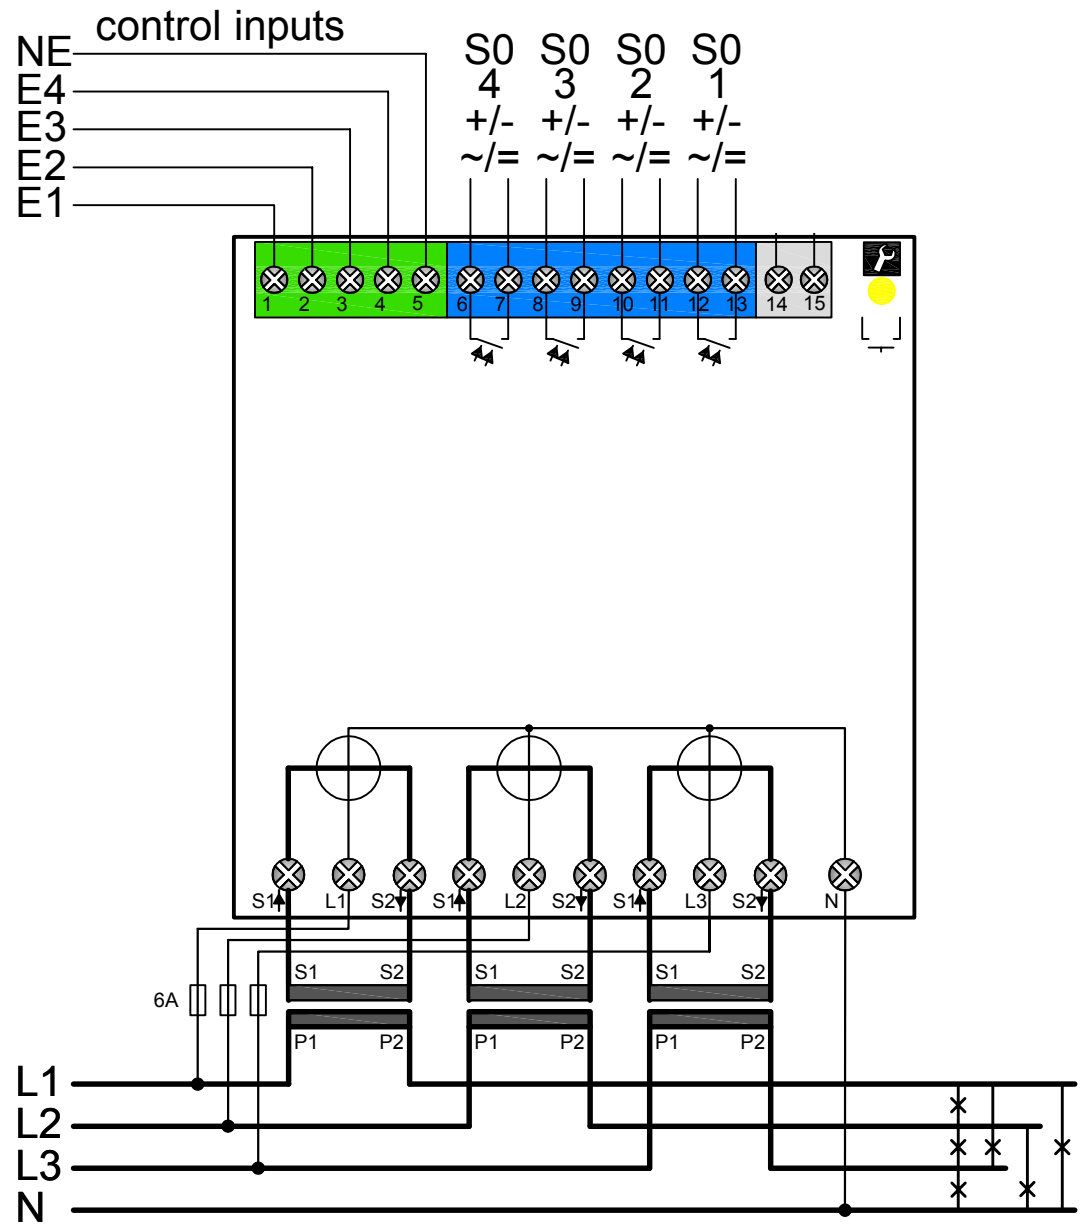

Drawn	RS	Drawing - No		Sysmess Profi Energiezähler 3/5 S0		
Approved		1122