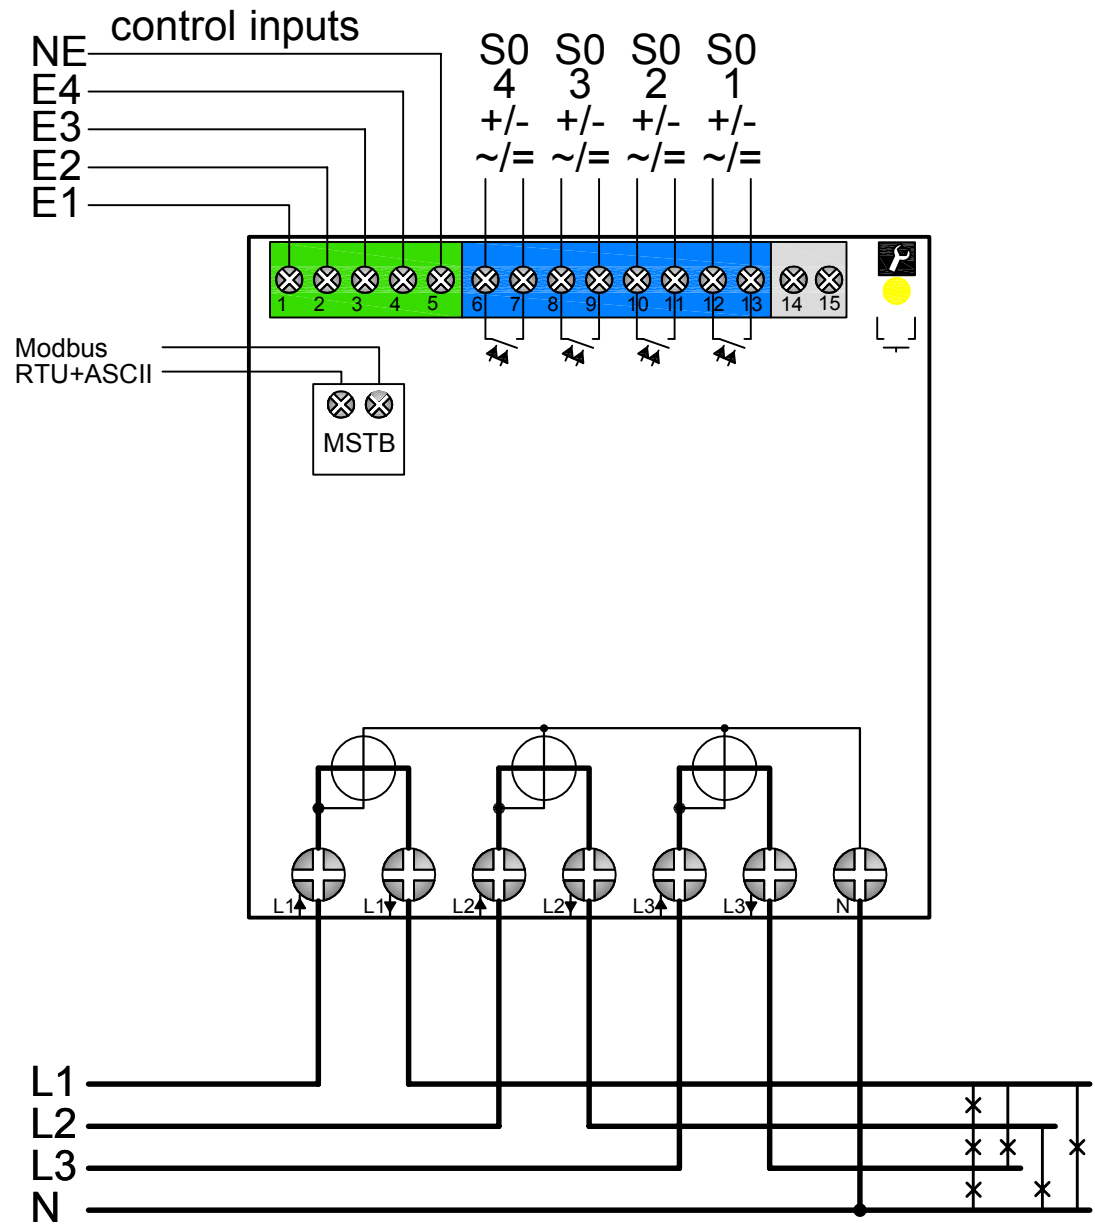

Drawn	RS	Drawing - No		System Profi Energiezähler 3/75 Modbus RTU / ASCII		
Approved		1122