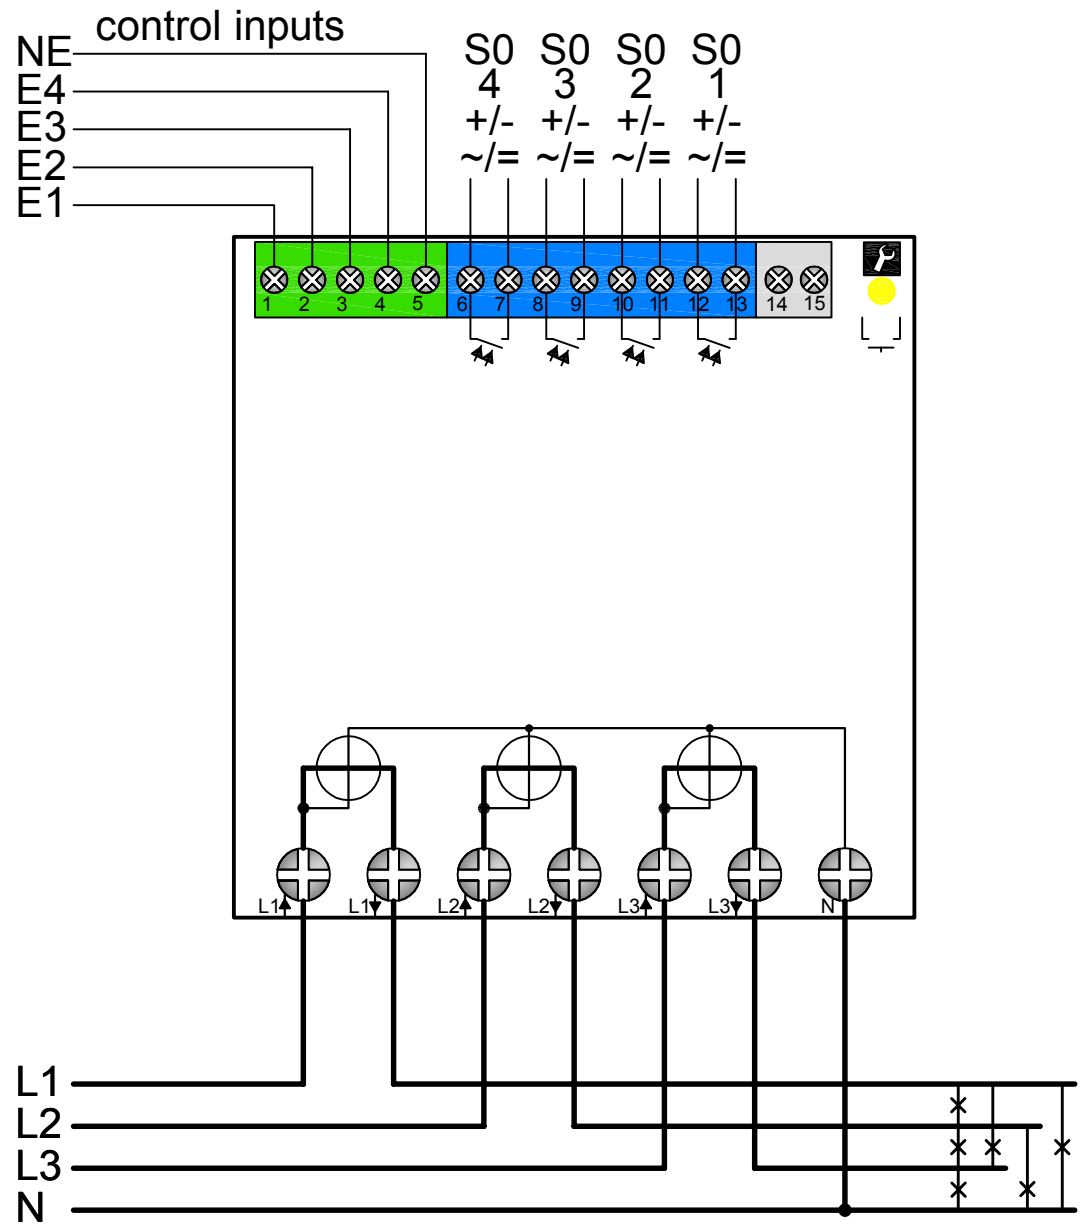

Drawn	RS	Drawing - No		System Profi Energiezähler 3/75 S0		
Approved		1122