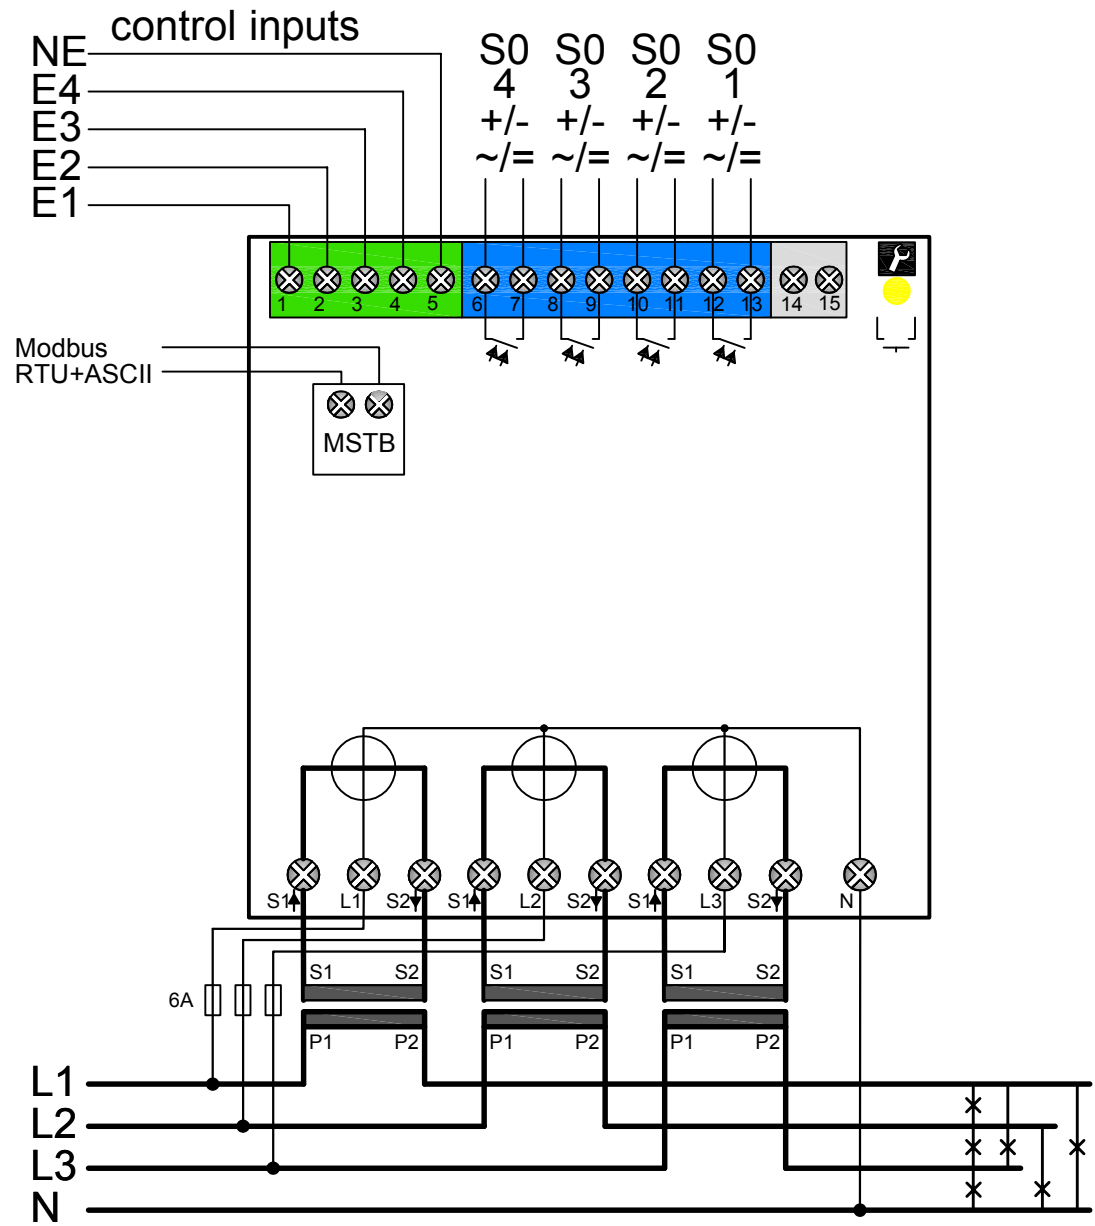

Drawn	RS	Drawing - No	Sysmess Profi Energiezähler 3/5 Modbus RTU / ASCII
Approved		1122