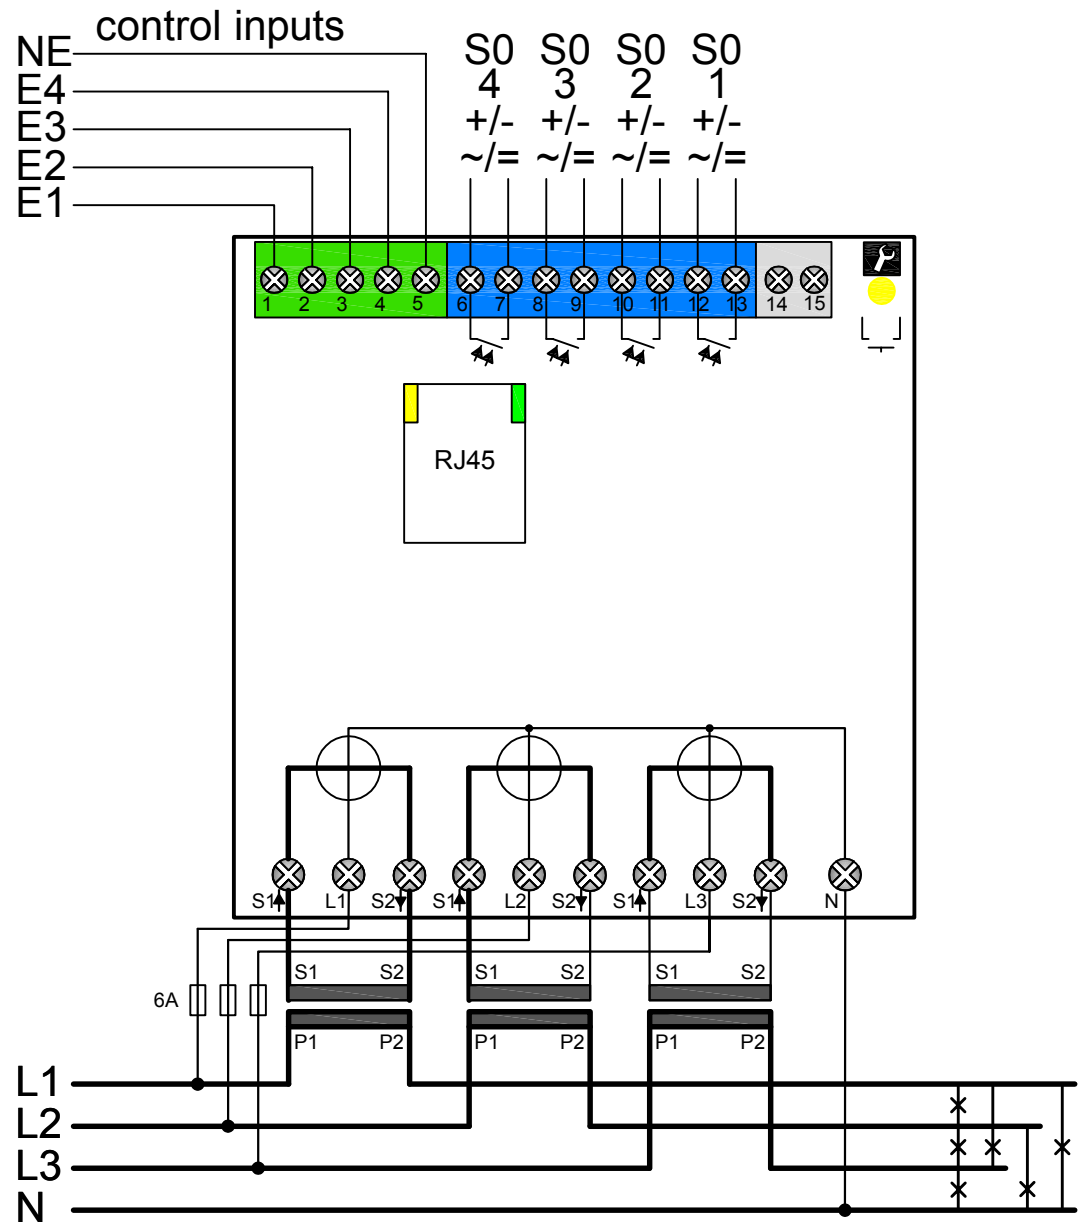

Drawn	RS	Drawing - No		System Profi Energiezähler 3/5 Modbus TCP		
Approved		1122