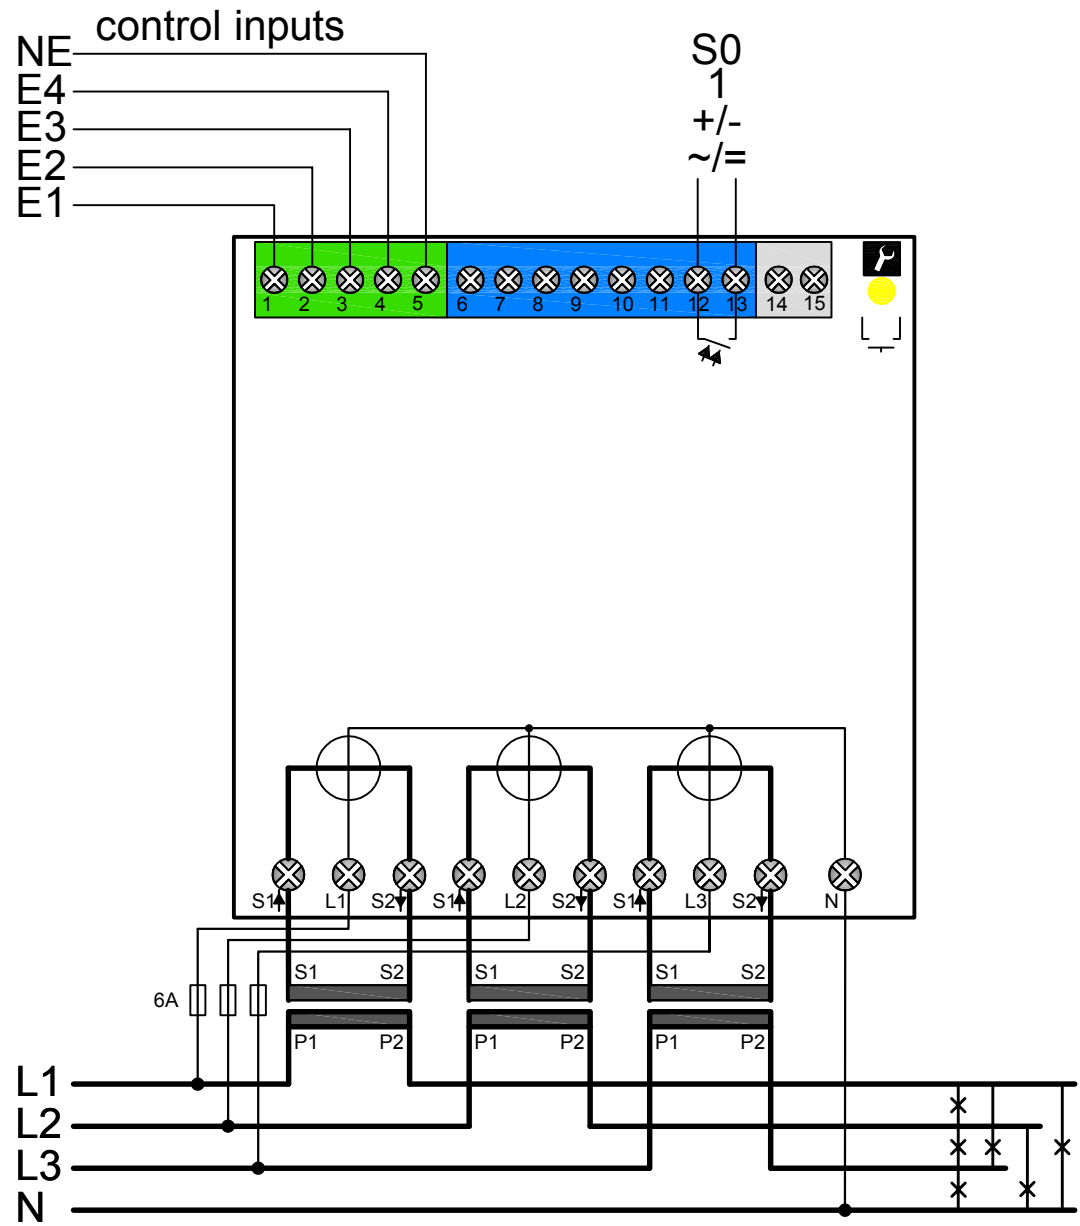

Drawn	RS	Drawing - No		System Easy Energiezähler 3/5 S0		
Approved		1122