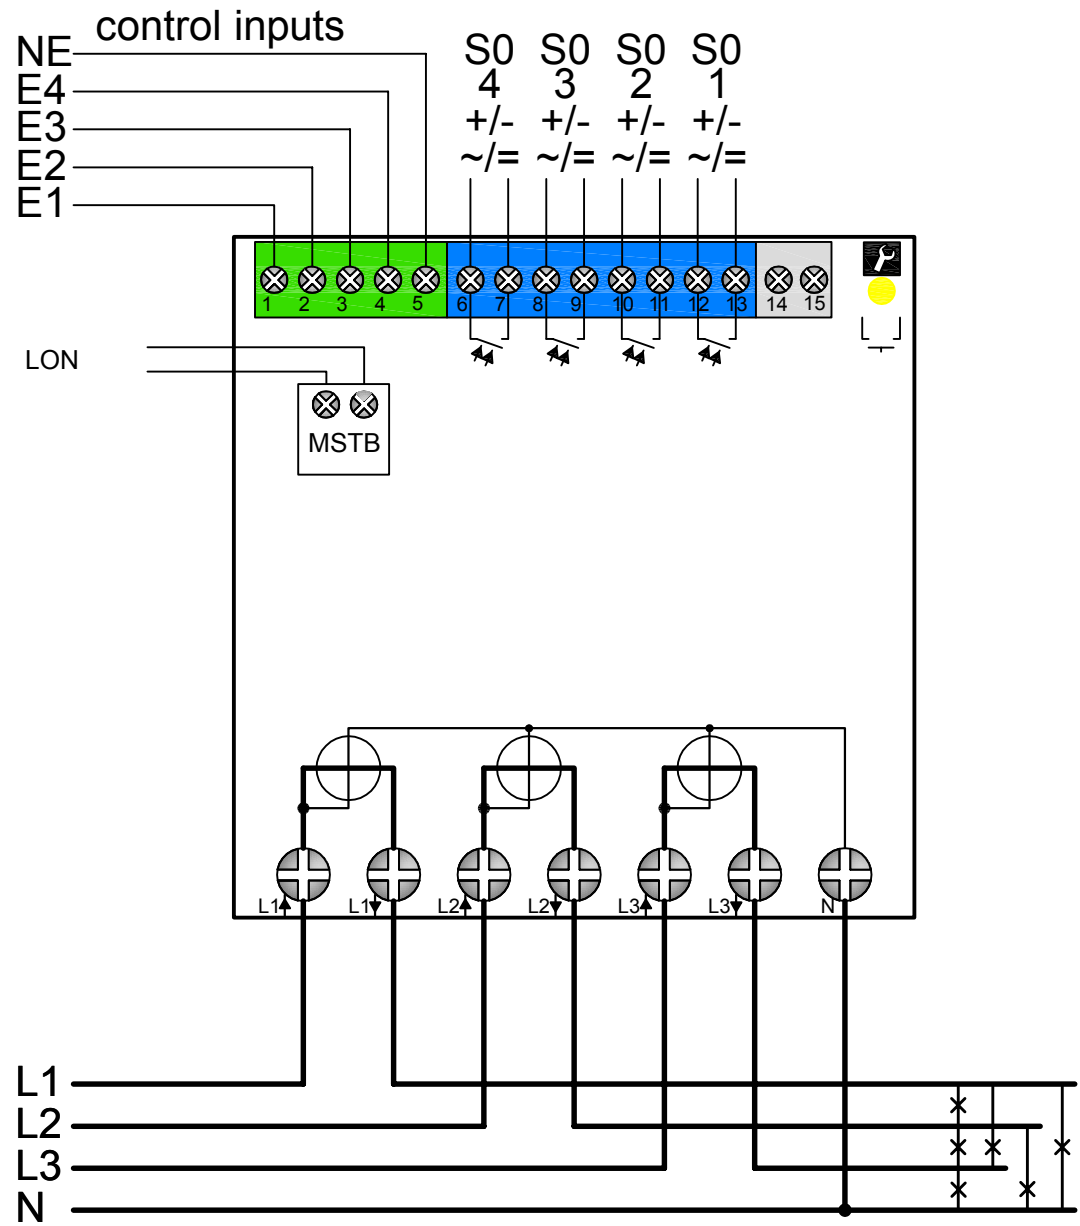

| | | | | | | |
|----------|----|--------------|--|--|--|--|
| Drawn | RS | Drawing - No | | System Profi Energiezähler 3/75 Modbus TCP | | |
| Approved | | 1122 | | | | |

| | | | | | | |
|----------|----|--------------|--|-------------------------------------|--|--|
| Drawn | RS | Drawing - No | | System Profi Energiezähler 3/75 KNX | | |
| Approved | | 1122 | | | | |