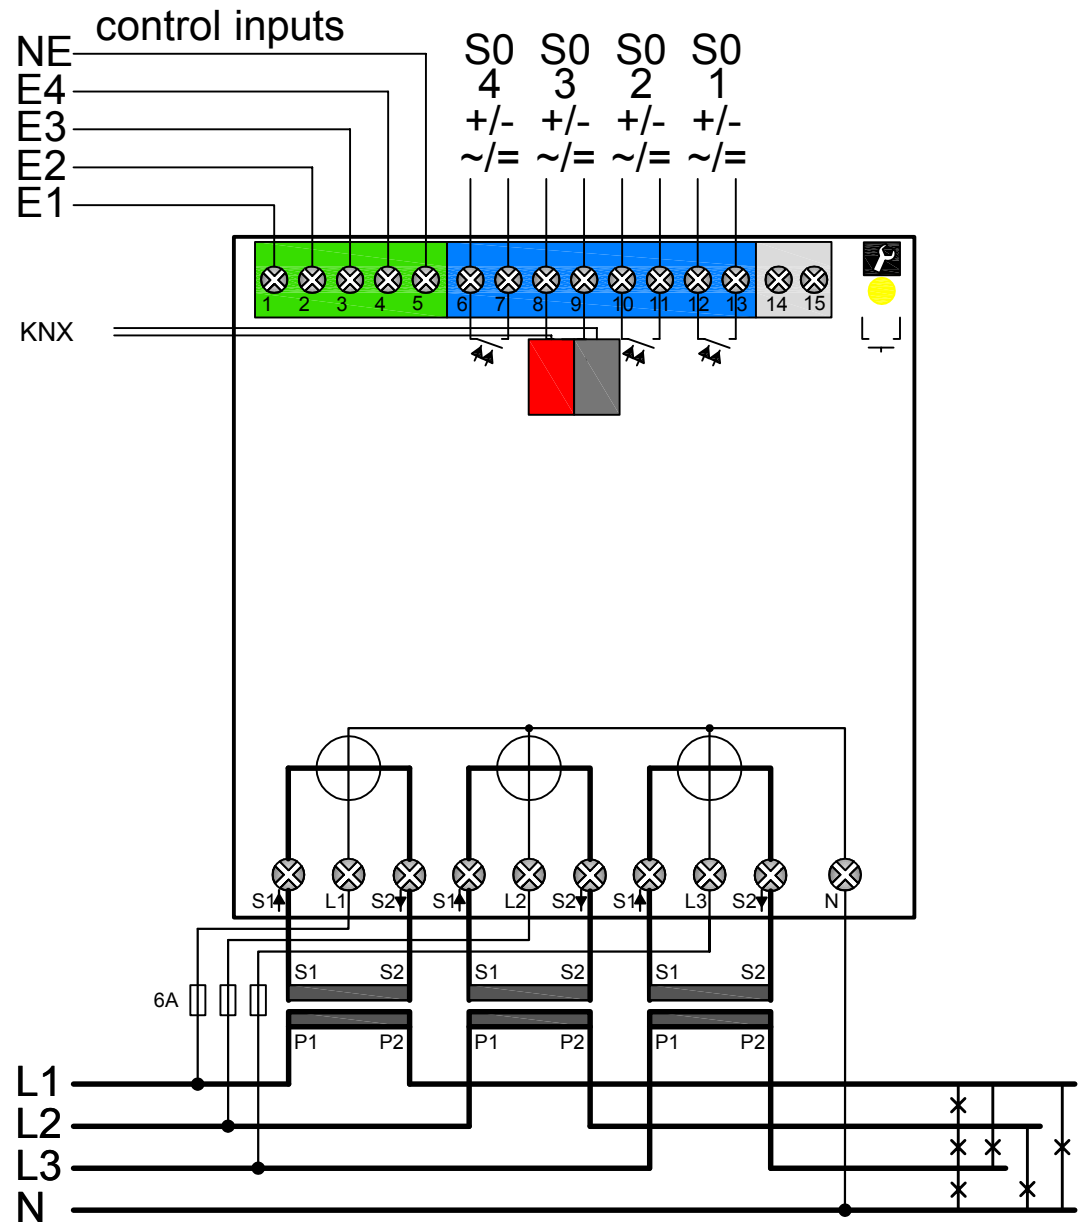

Drawn	RS	Drawing - No	Systess Profi Energiezähler 3/5 KNX
Approved		1122